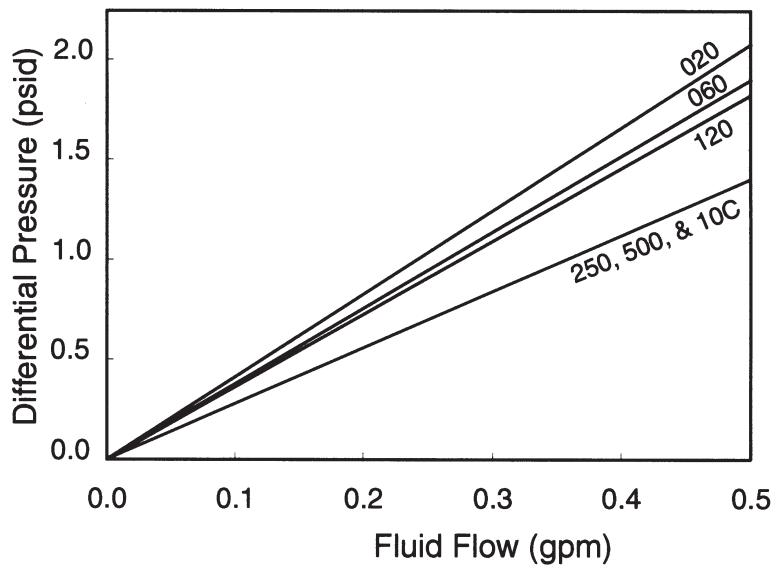

2.5 Inch Capsule

5 Inch Capsule

PolyPro[®] XL Disposable Capsule Filters With $\frac{3}{8}$ " FNPT Connections - Flow Rates

2.5 Inch Capsule

5 Inch Capsule

PolyPro[®] XL Disposable Capsule Filters With 1/2" Hose Barb Connections - Flow Rates

2.5 Inch Capsule

5 Inch Capsule

PolyPro[®] XL Disposable Capsule Filters With Tapered Hose Barb Connections - Flow Rates

2.5 Inch Capsule

5 Inch Capsule

Service Worldwide

Visit us at www.cuno.com

Fluid Purification