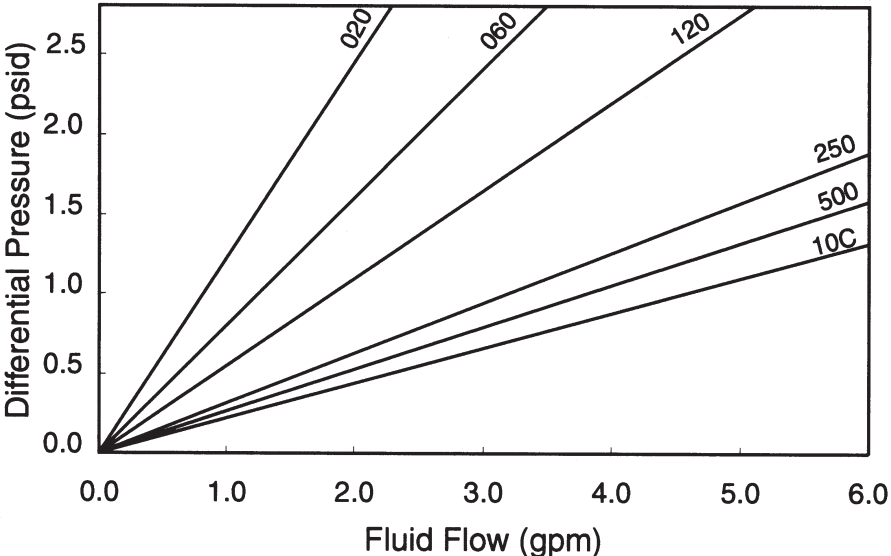

PolyPro[®] XL

Disposable Capsule Filters
Flow Rates by End Connection
for Water at 20°C

Service Worldwide

Visit us at www.cuno.com

Fluid Purification

PolyPro[®] XL Disposable Capsule Filters With 1.5" Sanitary Flange Flow Rates

2.5 Inch Capsule

5 Inch Capsule

PolyPro[®] XL Disposable Capsule Filters With $\frac{3}{8}$ " FNPT Connections - Flow Rates

2.5 Inch Capsule

5 Inch Capsule

PolyPro[®] XL Disposable Capsule Filters With 1/2" Hose Barb Connections - Flow Rates

2.5 Inch Capsule

5 Inch Capsule

PolyPro[®] XL Disposable Capsule Filters With Tapered Hose Barb Connections - Flow Rates

2.5 Inch Capsule

5 Inch Capsule

Service Worldwide

Visit us at www.cuno.com

Fluid Purification