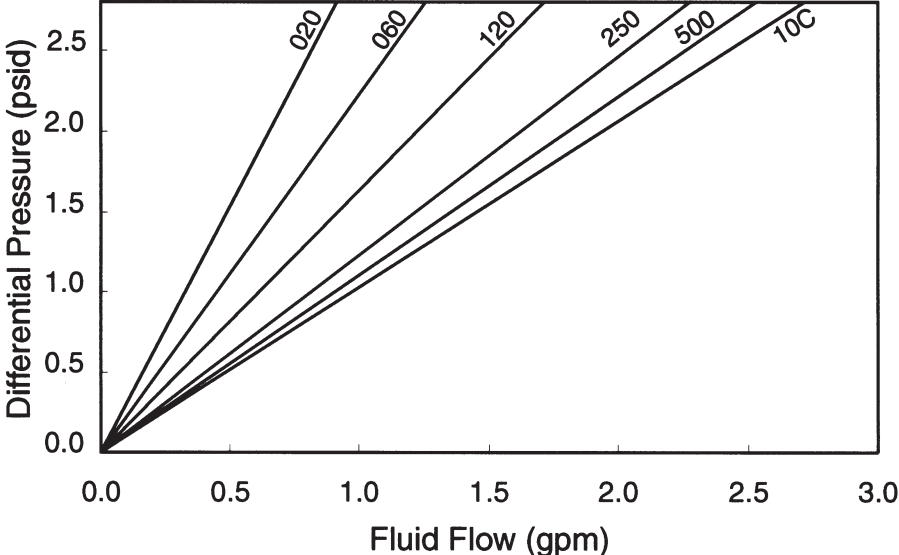

2.5 Inch Capsule

5 Inch Capsule

PolyPro[®] XL Disposable Capsule Filters With $\frac{3}{8}$ " FNPT Connections - Flow Rates

2.5 Inch Capsule

5 Inch Capsule

PolyPro[®] XL Disposable Capsule Filters With 1/2" Hose Barb Connections - Flow Rates

2.5 Inch Capsule

5 Inch Capsule

PolyPro[®] XL Disposable Capsule Filters With Tapered Hose Barb Connections - Flow Rates

2.5 Inch Capsule

5 Inch Capsule

Service Worldwide

Visit us at www.cuno.com

Fluid Purification