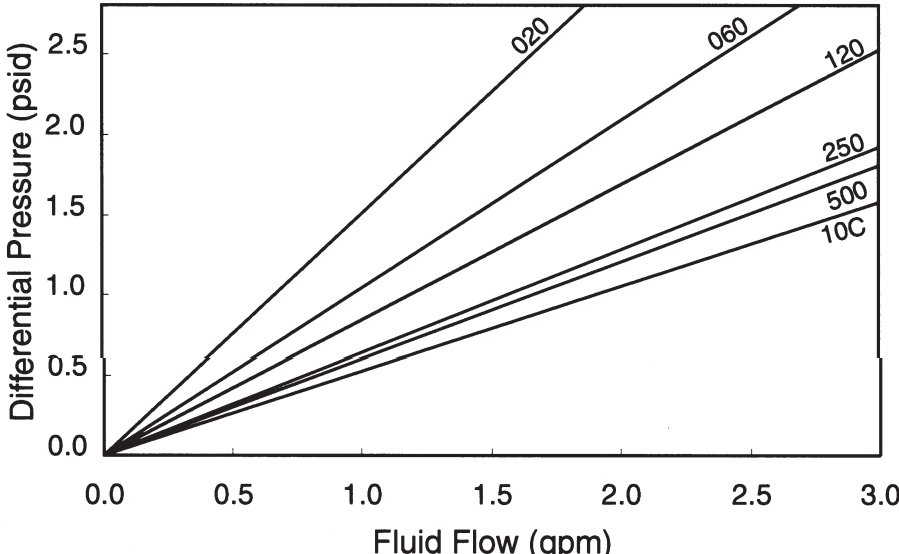

2.5 Inch Capsule

5 Inch Capsule

PolyPro[®] XL Disposable Capsule Filters With $\frac{3}{8}$ " FNPT Connections - Flow Rates

2.5 Inch Capsule

5 Inch Capsule

PolyPro[®] XL Disposable Capsule Filters With 1/2" Hose Barb Connections - Flow Rates

2.5 Inch Capsule

5 Inch Capsule

PolyPro[®] XL Disposable Capsule Filters With Tapered Hose Barb Connections - Flow Rates

2.5 Inch Capsule

5 Inch Capsule

Service Worldwide

Visit us at www.cuno.com

Fluid Purification