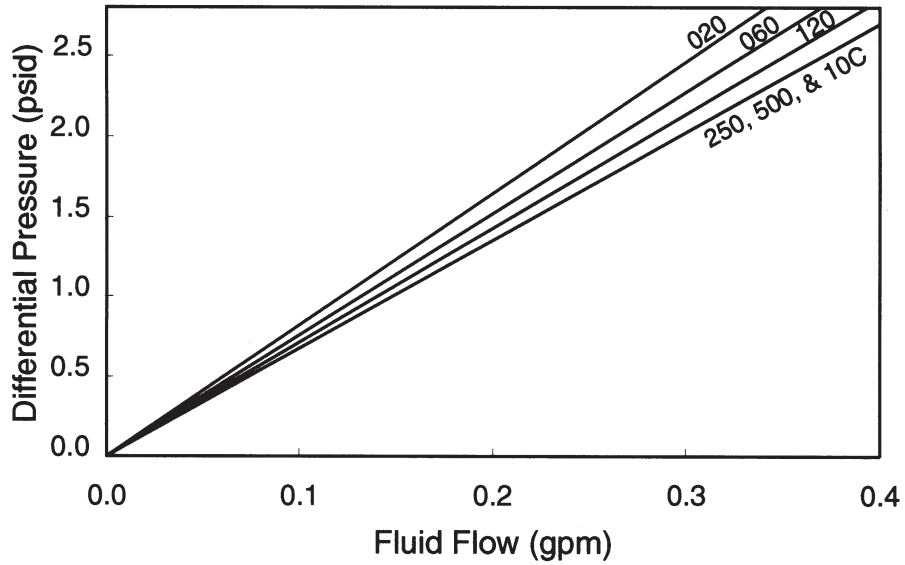

2.5 Inch Capsule

5 Inch Capsule

PolyPro[®] XL Disposable Capsule Filters With $\frac{3}{8}$ " FNPT Connections - Flow Rates

2.5 Inch Capsule

5 Inch Capsule

PolyPro[®] XL Disposable Capsule Filters With 1/2" Hose Barb Connections - Flow Rates

2.5 Inch Capsule

5 Inch Capsule

PolyPro[®] XL Disposable Capsule Filters With Tapered Hose Barb Connections - Flow Rates

2.5 Inch Capsule

5 Inch Capsule

Service Worldwide

Visit us at www.cuno.com

Fluid Purification