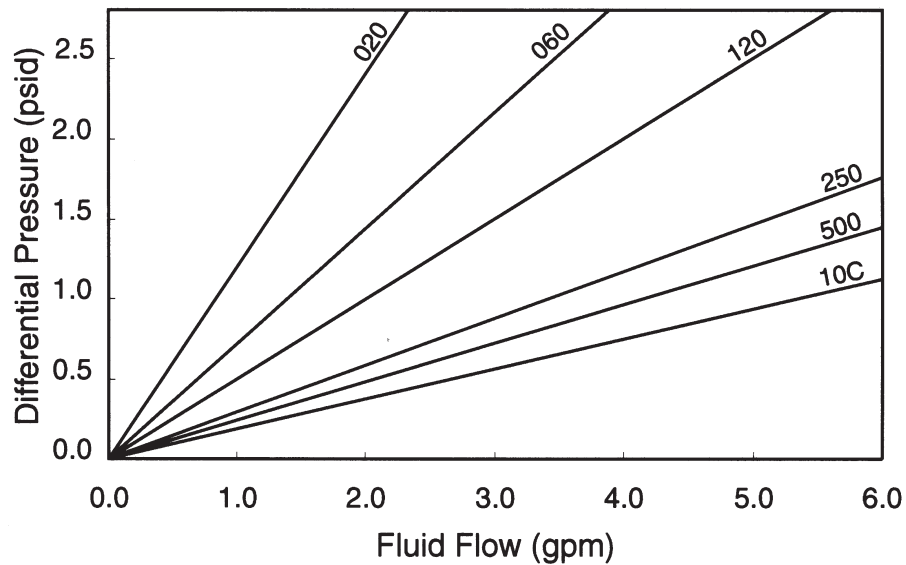

2.5 Inch Capsule

5 Inch Capsule

PolyPro[®] XL Disposable Capsule Filters With $\frac{3}{8}$ " FNPT Connections - Flow Rates

2.5 Inch Capsule

5 Inch Capsule

PolyPro[®] XL Disposable Capsule Filters With 1/2" Hose Barb Connections - Flow Rates

2.5 Inch Capsule

5 Inch Capsule

PolyPro[®] XL Disposable Capsule Filters With Tapered Hose Barb Connections - Flow Rates

2.5 Inch Capsule

5 Inch Capsule

Service Worldwide

Visit us at www.cuno.com

Fluid Purification