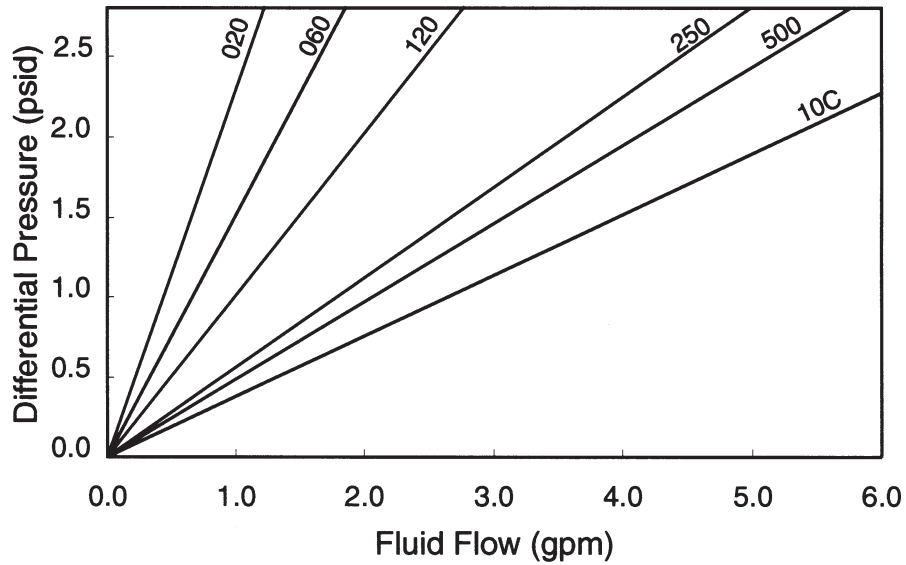

PolyPro[®] XL

Disposable Capsule Filters
Flow Rates by End Connection
for Water at 20°C

Service Worldwide

Visit us at www.cuno.com

Fluid Purification

PolyPro[®] XL Disposable Capsule Filters With 1.5" Sanitary Flange Flow Rates

2.5 Inch Capsule

5 Inch Capsule

PolyPro[®] XL Disposable Capsule Filters With $\frac{3}{8}$ " FNPT Connections - Flow Rates

2.5 Inch Capsule

5 Inch Capsule

PolyPro[®] XL Disposable Capsule Filters With 1/2" Hose Barb Connections - Flow Rates

2.5 Inch Capsule

5 Inch Capsule

PolyPro[®] XL Disposable Capsule Filters With Tapered Hose Barb Connections - Flow Rates

2.5 Inch Capsule

5 Inch Capsule

Service Worldwide

Visit us at www.cuno.com

Fluid Purification