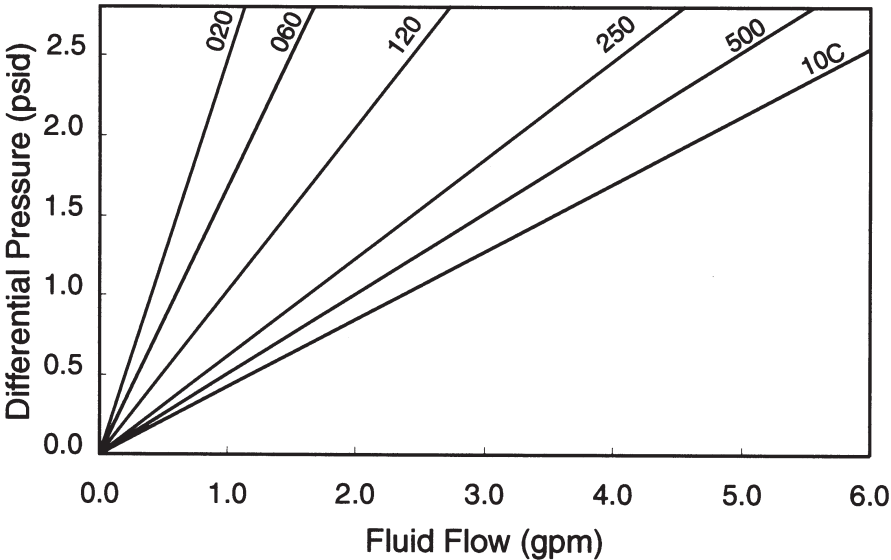

PolyPro[®] XL

Disposable Capsule Filters
Flow Rates by End Connection
for Water at 20°C

Service Worldwide

Visit us at www.cuno.com

Fluid Purification

PolyPro[®] XL Disposable Capsule Filters With 1.5" Sanitary Flange Flow Rates

2.5 Inch Capsule

5 Inch Capsule

PolyPro[®] XL Disposable Capsule Filters With $\frac{3}{8}$ " FNPT Connections - Flow Rates

2.5 Inch Capsule

5 Inch Capsule

PolyPro[®] XL Disposable Capsule Filters With 1/2" Hose Barb Connections - Flow Rates

2.5 Inch Capsule

5 Inch Capsule

PolyPro[®] XL Disposable Capsule Filters With Tapered Hose Barb Connections - Flow Rates

2.5 Inch Capsule

5 Inch Capsule

Service Worldwide

Visit us at www.cuno.com

Fluid Purification